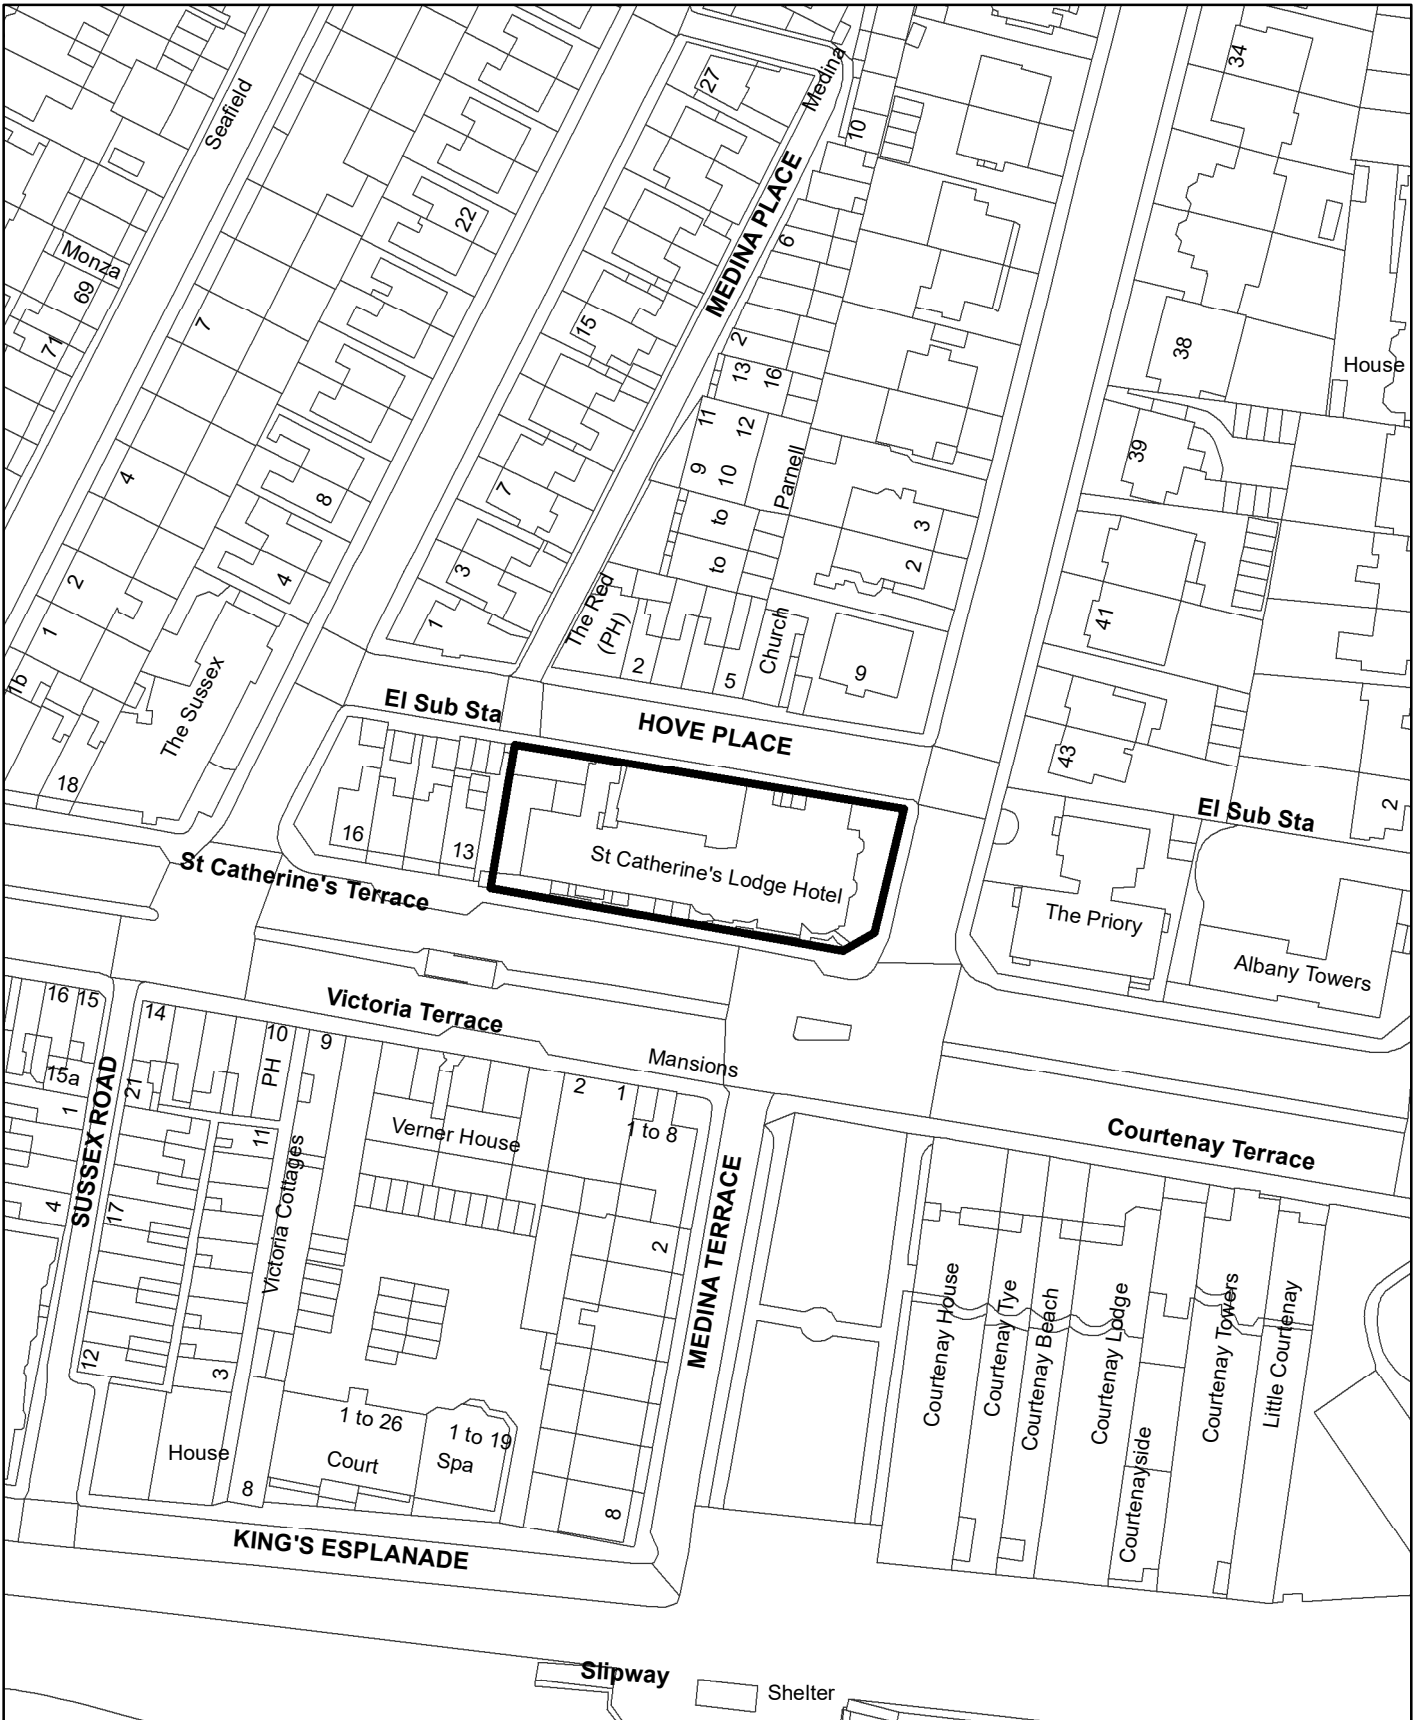

BH2022 00670 - 9-12 St Catherines Terrace

N

Scale: 1:1,250